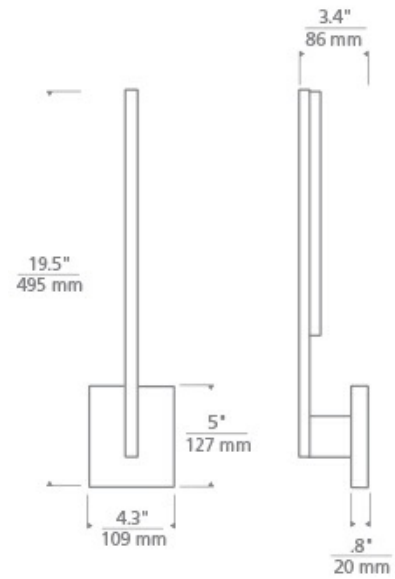

Natural Brass /
White Marble

LAMPING

Includes 11.7 watt, 939 delivered lumens, 3000K 90 CRI LED module. 120V dimmable with most LED compatible ELV and TRIAC Dimmers. 277V compatible with 0-10V dimmers. ADA compliant. Mounts up or down. 120V or 277V.

Natural Brass /
White Marble

Nightshade Black /
Nightshade Black

Polished Nickel /
White Marble

ORDERING INFORMATION

700WSKLE	LENGTH (A)	FINISH	LAMP
	20 20"	NB NATURAL BRASS	-LED930 INTEGRATED LED 90 CRI 3000K 120V
		B NIGHTSHADE BLACK	-LED930-277 INTEGRATED LED 90 CRI 3000K 277V
		N POLISHED NICKEL	

700WSKLE _____

JOB NAME _____

NOTES _____

KLEE 20 WALL

SPECIFICATIONS

HARDWARE MATERIAL	Metal
SHADE MATERIAL	Acrylic
NET WEIGHT	7.5 lbs
HEIGHT	19.5in
WIDTH	3.4in
LENGTH	4.3in
MIN. EXTENSION FROM WALL	3.4in
UP LIGHT / DOWN LIGHT / BOTH?	
WET LISTED	
DAMP LISTED	Yes
DRY LISTED	
UP / DOWN	
HORIZONTAL / VERTICAL	
WALL / CEILING MOUNT	
GENERAL LISTING	
ADA COMPLIANT	
INCLUDES	